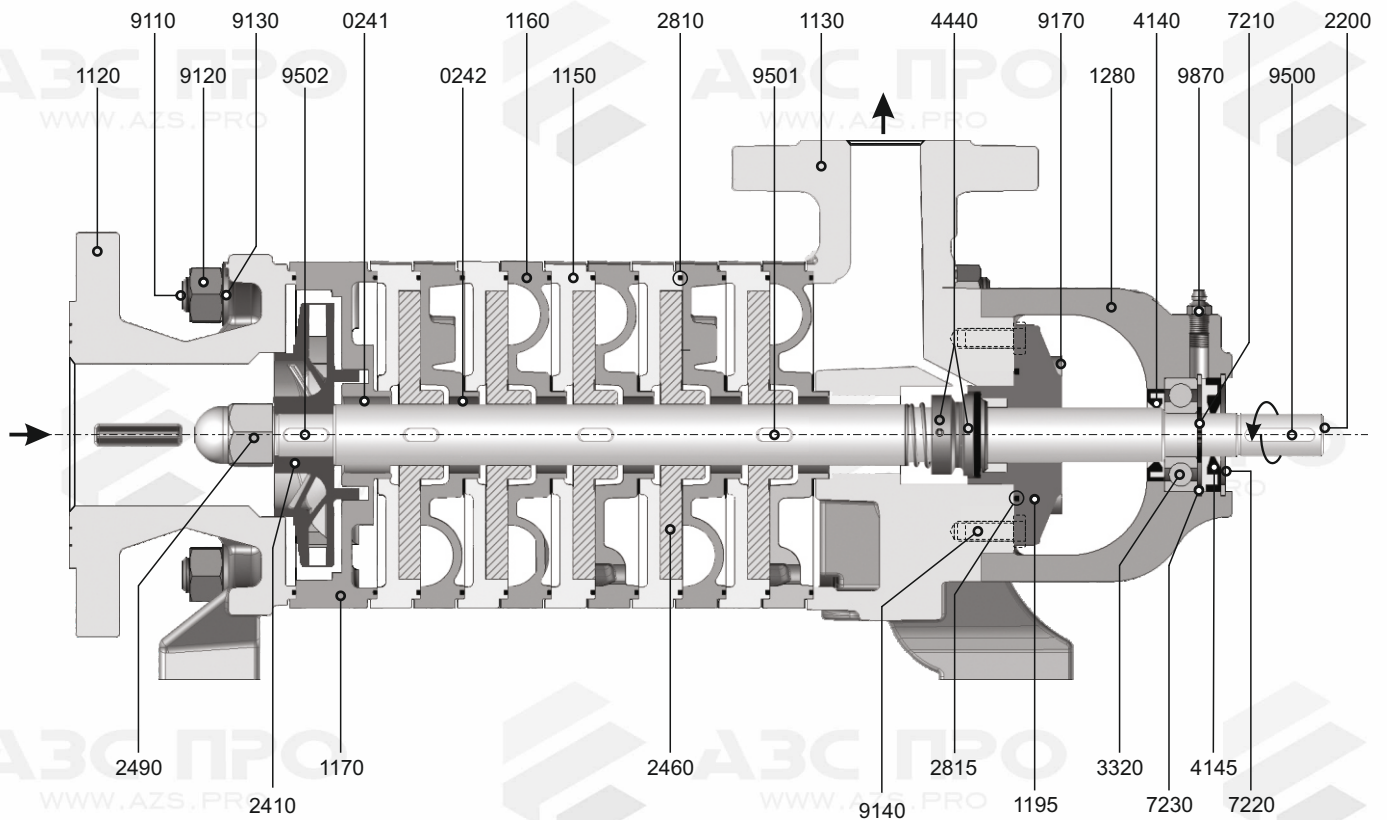

Spare Part List for Model PSC with Mechanical Seal

Item	Part List	Item	Part List	Item	Part List
0241	Impeller Bushing	2460	Vane Impeller	9110	Tie Bolt
0242	Vane Impeller Bushing	2490	Hexagonal Shaft Nut (<i>Left-Hand Thread</i>)	9120	Tie Bolt Nut
1120	Suction Casing	2810	Stage O-Ring	9130	Tie Bolt Washer
1130	Discharge Casing	2815	Mechanical Seal Casing O-Ring	9140	Screw for Bearing Casing
1150	Suction Body	3320	Ball Bearing	9170	Screw for Mechanical Seal Casing
1160	Discharge Body	4140	Lip Seal (Inner)	9500	Flat Key for Coupling
1170	Impeller Body	4145	Lip Seal (Outer)	9501	Flat Key for Vane Impeller
1195	Mechanical Seal Casing	4440	Mechanical Seal	9502	Flat Key for Impeller
1280	Bearing Casing	7210	Snap Ring for Shaft	9870	Grease Fitting
2200	Shaft	7220	Snap Ring for Bearing		
2410	Impeller	7230	Snap Ring for Lip Seal		